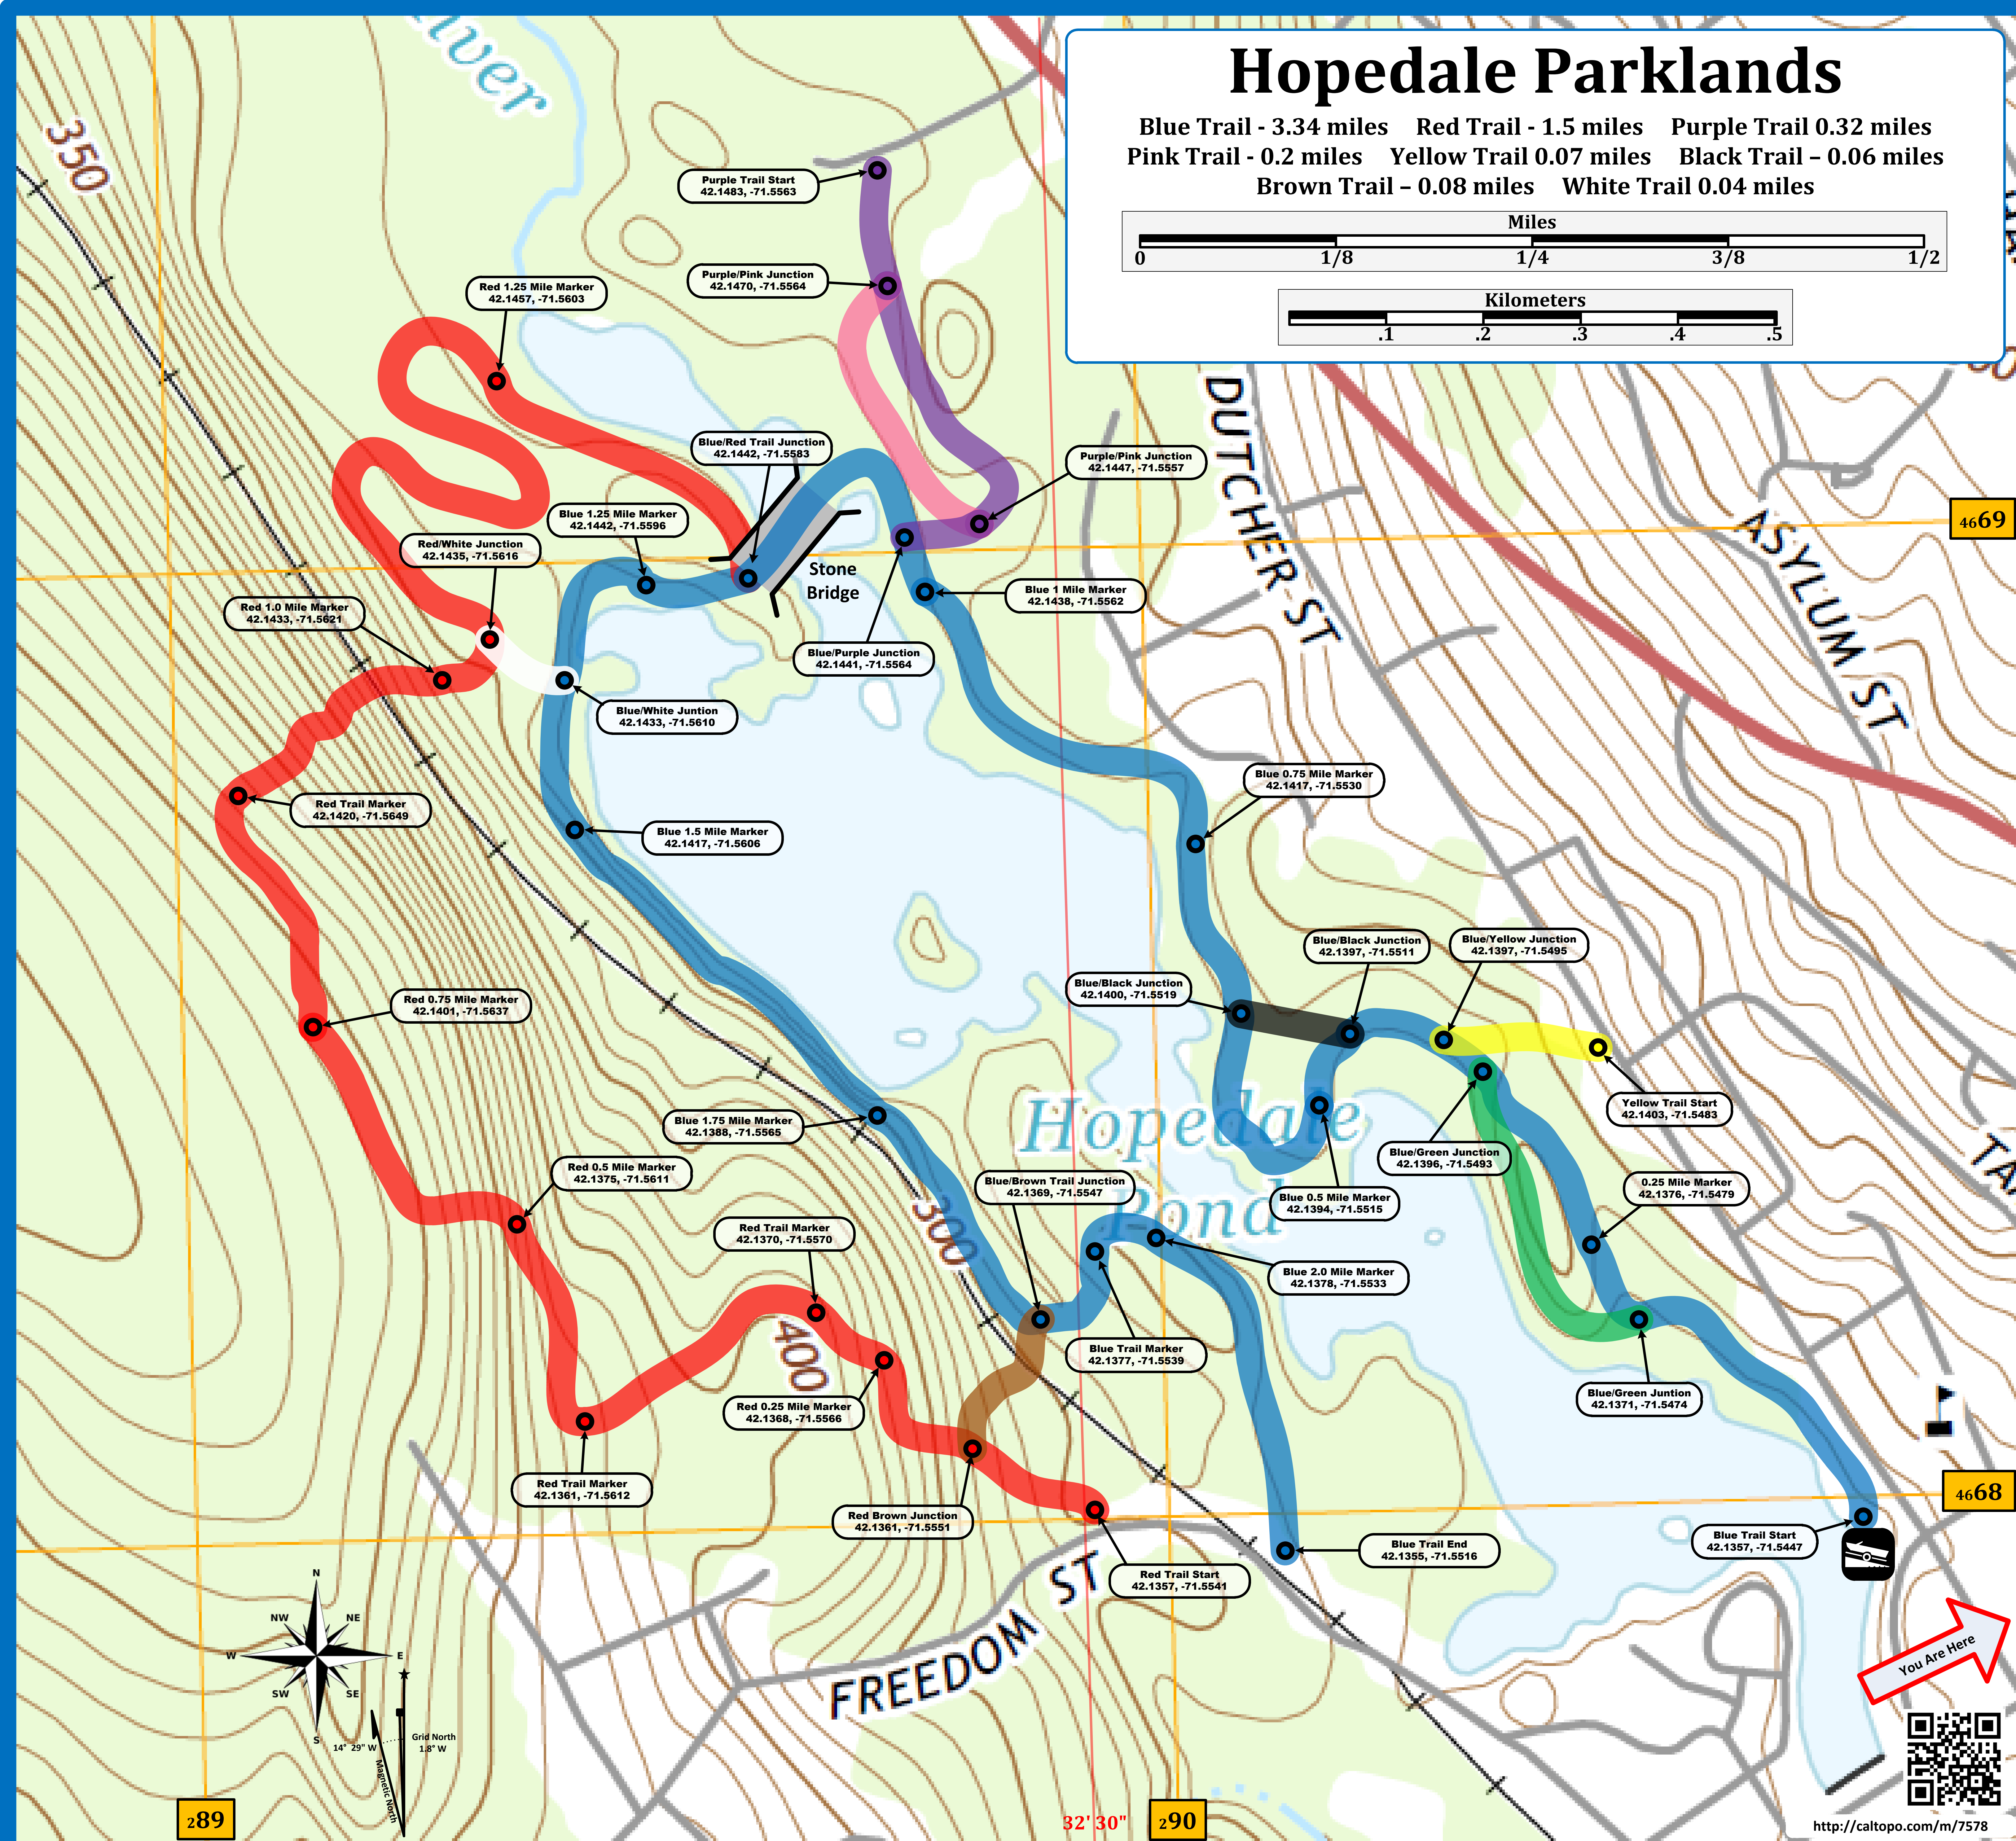

# Hopedale Parklands

Blue Trail - 3.34 miles   Red Trail - 1.5 miles   Purple Trail 0.32 miles  
 Pink Trail - 0.2 miles   Yellow Trail 0.07 miles   Black Trail - 0.06 miles  
 Brown Trail - 0.08 miles   White Trail 0.04 miles

<http://caltopo.com/m/7578>

289

32' 30" 290

4669

4668